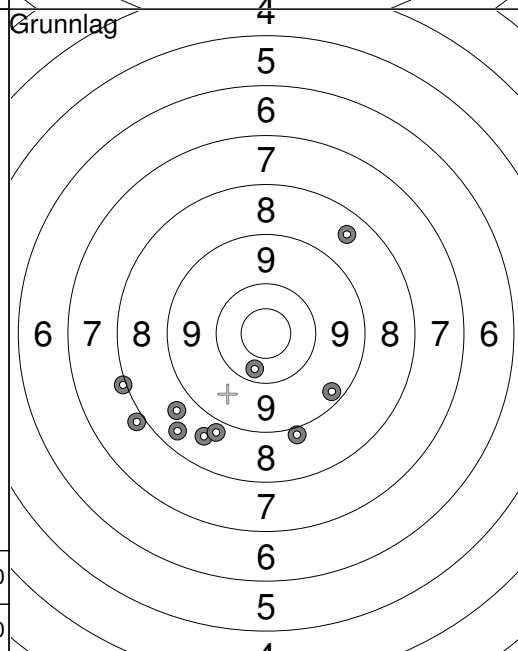

<p>Ligg</p>	<p>1: *10.7 ↘ 2: *10.7 ↘ 3: 10.4 ↓ 4: 10.3 ↓ 5: 10.0 ↘</p>	<p>Stå</p>	<p>1: 5.6 → 2: *10.7 ↗ 3: *10.5 ↗ 4: 10.2 → 5: 10.3 ↗</p>
Series 50.0		Series 45.0	
Total 50.0		Total 95.0	

<p>Kne</p>	<p>1: 10.2 ↗ 2: 9.4 ↘ 3: 9.0 ↘ 4: 10.3 ↘ 5: *10.6 ↘</p>	<p>Grunnlag</p>	<p>1: 10.0 ↑ 2: 8.7 ↗ 3: 8.7 → 4: 9.8 ↗ 5: 9.4 ↗ 6: 9.9 → 7: 10.4 ↗ 8: 10.4 → 9: 10.0 ← 10: *10.7 ↓</p>
Series 48.0		Series 93.0	
Total 143.0		Total 236.0	

<p>Omgang</p>	<p>1: 9.4 ↖ 2: 10.0 ↗ 3: 9.8 ← 4: 10.3 ↑ 5: *10.5 ← 6: *10.9 ↗ 7: 9.4 ↖ 8: 10.1 ↗ 9: 9.8 ↗ 10: 9.6 ←</p>		
Series 95.0			
Total 331.0			

1:	9.7	↘
2:	*10.7	←
3:	10.1	↘
4:	10.0	↘
5:	9.4	↘
Series		48.0
Total		48.0

1:	10.0	↘
2:	9.1	↗
3:	10.0	←
4:	7.9	↘
5:	8.4	↘
Series		44.0
Total		92.0

1:	*10.7	↘
2:	10.4	←
3:	*10.6	↘
4:	10.3	↑
5:	*10.7	↑
Series		50.0
Total		142.0

1:	8.5	↗
2:	8.6	↘
3:	8.0	←
4:	9.3	↘
5:	10.3	↘
6:	8.9	↘
7:	7.9	←
8:	8.7	↘
9:	8.8	↘
10:	8.4	↘
Series		82.0
Total		224.0